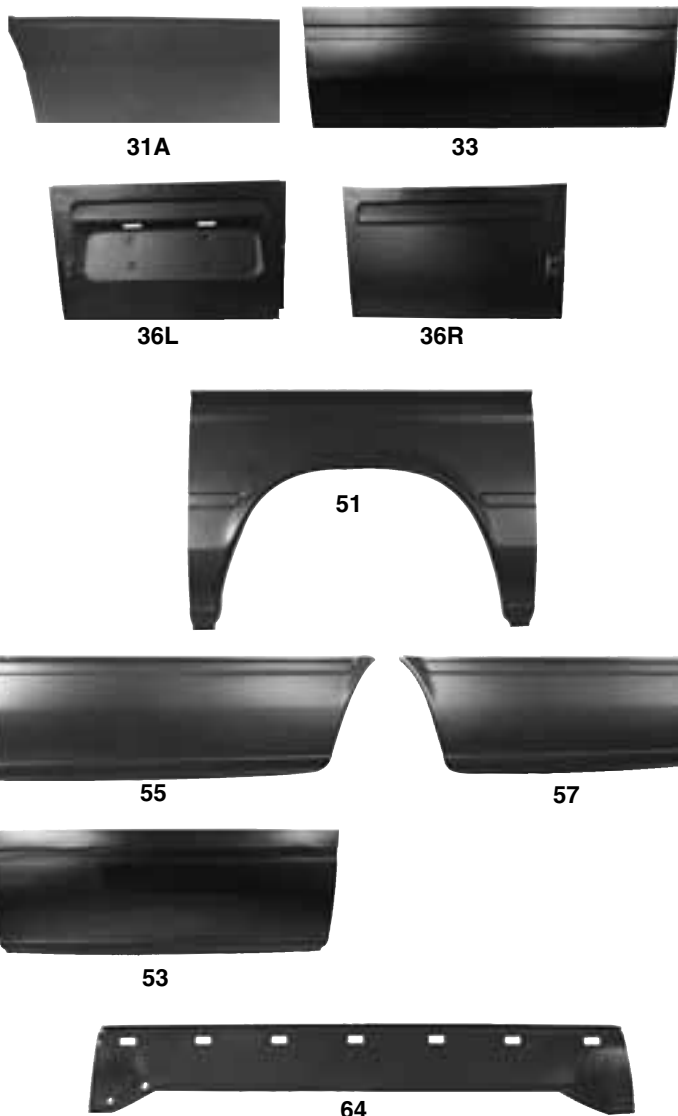

SPRINTER VAN - DODGE 03-06
FREIGHTLINER 96-06

REPLACEMENT SHEETMETAL

Index#	Description	Year	Mill Part#
N.I.	Front fender	96-06	285-03-20
N.I.	Front wheel lower rear section, between wheel & door 31"H and extends 12" toward rocker	96-06	285-03-21
N.I.	Doorskin, front door, lower outer, 26"H	96-06	285-03-31
31A	Doorskin, front door, lower outer, 12"H	96-06	285-03-31A
33	Doorskin, sliding side door, lower outer, universal L=R 47"L x 15"H	96-06	285-03-33
36	Doorskin, rear cargo door, lower outer, 31"L x 19"H	96-06	285-03-36
N.I.	Rocker panel, front door, 34"L	96-06	285-03-40
N.I.	Rocker panel, side sliding door, 47"L x 7"H	96-06	285-03-43
51	Rear wheel arch area, 42"L x 28"H	96-06	285-03-51
53	Lower LH side repair panel, 47"L x 19"H	96-06	285-03-53
55	Rear quarter, lower front section, LWB, 50"L x 17"H	96-06	285-03-55
57	Rear quarter, lower rear section, LWB, 42"L x 16"H	96-06	285-03-57
64	Rear panel below rear doors, 56"W x 9-3/4"H	96-06	285-03-64

SUZUKI SAMURAI 86-95

40

REPLACEMENT SHEETMETAL

Index#	Description	Year	Mill Part#
40	Rocker panel, 2DR	86-95	368-86-40

SUZUKI SIDEKICK/GEO TRACKER 89-98

40

REPLACEMENT SHEETMETAL

Index#	Description	Year	Mill Part#
N.I.	Front inner fender	89-98	369-89-25
N.I.	Doorskin lower, 2DR	89-98	369-89-31
N.I.	Inner door bottom, 2DR, universal	89-98	369-89-32
40	Rocker panel, 2DR	89-98	369-89-40
N.I.	Rocker panel extension, 4DR, (attach to 2DR rocker)	89-98	369-89-41

TOYOTA PICK-UP 79-88

REPLACEMENT BODY PANELS

Index#	Description	Year	Mill Part#
N.I.	Fender, 2WD	79-83	*377-79-20
N.I.	Fender, 2WD	84-88	*377-84-22
N.I.	Fender, 4WD	84-88	*384-84-20
N.I.	Rocker, 2 & 4 WD	79-83	377-79-40
N.I.	Upper rear wheel arch, 11"x 36", 2 & 4 WD, universal	84-88	377-84-52