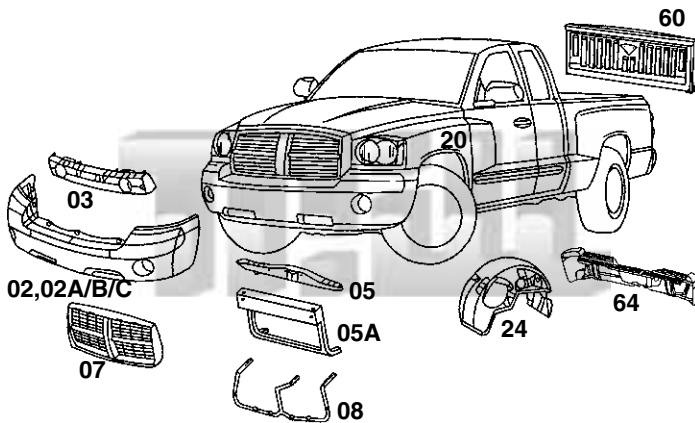

DODGE DAKOTA PICK-UP

05-08

REPLACEMENT BODY PANELS

Index #	Description	Year	Mill Part#
02	Front Bumper Cover smooth, w/chrome cover moulding holes, paint to match	05-07	*820-05-02
02A	Front Bumper Cover without chrome cover moulding holes, paint to match	05-07	*820-05-02A
02B	Front Bumper Cover, Textured, dark gray w/o chrome cover moulding holes, with fog lamp holes	05	*820-05-02B
02C	Front Bumper Cover, Textured, dark gray with chrome cover moulding holes, with fog lamp holes	05	*820-05-02C
03	Front bumper re-bar	05-07	820-05-03
N.I.	Front bumper re-bar	08	820-08-03A
N.I.	Front bumper support bracket	05-07	820-05-03C
N.I.	Front cover moulding chrome	05-07	820-05-04
05	Upper tie bar	05-08	820-05-05
05A	Lower tie bar	05-08	820-05-05A
07	Grille, chrome/black	05-06	820-05-07
08	Grille bracket	05-07	820-05-08
20	Front fender	05-07	*820-05-20
24	Front wheelhouse	05-08	*820-05-24
60	Tailgate shell, without spoiler	05-08	820-05-60
64	Rear face bar only, black, paint to match	05-08	820-05-64
N.I.	Step Bumper Assy, Chrome, Factory style w/pads and brackets (less license lamps)	05-08	820-05-66
N.I.	Step Bumper Assy, Paint to match, Factory style with pads and brackets (less license lamps)	05-08	820-05-67

DOOR HANDLES

Description	Year	Mill Part#
Door handle, outside front, black, Dakota LH w/ or w/o keyless entry; RH w/o keyless entry	05-08	80-02-381
Door handle, outside rear, textured black	05-08	80-02-383

DODGE VAN 64-70

REPLACEMENT BODY PANELS

Index#	Description	Year	Mill Part#
34	Front wheel arch	64-70	81-64-34
44	Rear corner panel	64-70	81-64-44
54	Left side panel 18"Hx54"L	64-70	81-64-54

Specify LH (Drivers Side) or RH (Passenger Side) when ordering