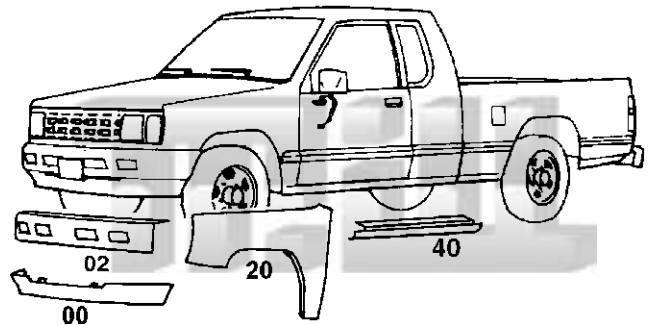

MITSUBISHI PICK-UP USA only

87-96

REPLACEMENT BODY PANELS

Index#	Description	Year	Mill Part#
00	Valance panel, front	87-92	441-87-00
02	Front bumper, black	87-92	441-87-02
N.I.	Front bumper end, black	87-92	441-87-07
20	Fender, 2WD w/o flair	87-96	*441-87-20
40	Rocker panel, with standard cab	87-96	441-87-40