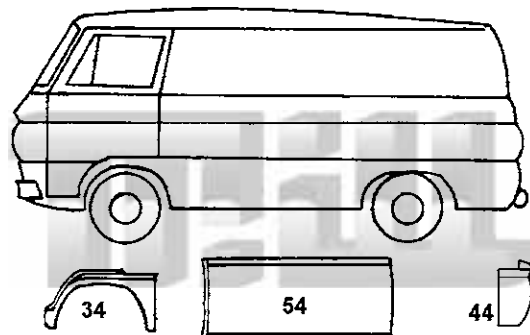

DODGE VAN 64-70

REPLACEMENT BODY PANELS

Index#	Description	Year	Mill Part#
34	Front wheel arch	64-70	81-64-34
44	Rear corner panel	64-70	81-64-44
54	Left side panel 18"Hx54"L	64-70	81-64-54

Specify LH (Drivers Side) or RH (Passenger Side) when ordering

All manufacturers' names, numbers, and descriptions are used for reference purposes only. It is not implied that any part listed is the product of the original manufacturers or approved by any of these manufacturers.

Bold Type - New Item • ****** Too large for UPS • **N.I.** Not Illustrated
800-888-5072 • Toll Free Fax 888-781-2700
Visit our web site: www.rustrepair.com