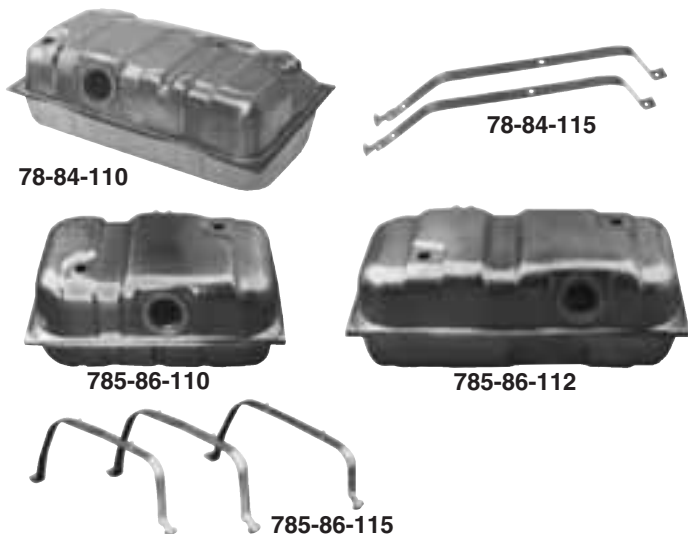

**84-96
86-92**

DOOR HANDLES & STRUTS

Index	Description	Year	Mill Part#
N.I.	Outside door handle, black, order LH or RH	90-96	785-90-380
N.I.	Liftgate strut, Universal	84-94	785-84-385

LAMP ASSEMBLIES

Index	Description	Year	Mill Part#
A	Tail lamp assembly, LH	84-96	L-4317
B	Tail lamp assembly, RH	84-96	L-4316
C	Front side marker, amber, LH	84-96	L-0111
D	Front side marker, amber, RH	84-96	L-0110
N.I.	Front parking and directional lamp, LH	84-96	L-0099
N.I.	Front parking and directional lamp, RH	84-96	L-0098