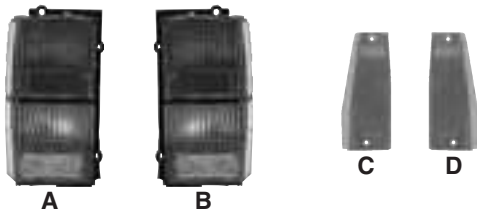

**84-96
86-92**

DOOR HANDLES & STRUTS

Index	Description	Year	Mill Part#
N.I.	Outside door handle, black, order LH or RH	90-96	785-90-380
N.I.	Liftgate strut, Universal	84-94	785-84-385

LAMP ASSEMBLIES

Index	Description	Year	Mill Part#
A	Tail lamp assembly, LH	84-96	L-4317
B	Tail lamp assembly, RH	84-96	L-4316
C	Front side marker, amber, LH	84-96	L-0111
D	Front side marker, amber, RH	84-96	L-0110
N.I.	Front parking and directional lamp, LH	84-96	L-0099
N.I.	Front parking and directional lamp, RH	84-96	L-0098