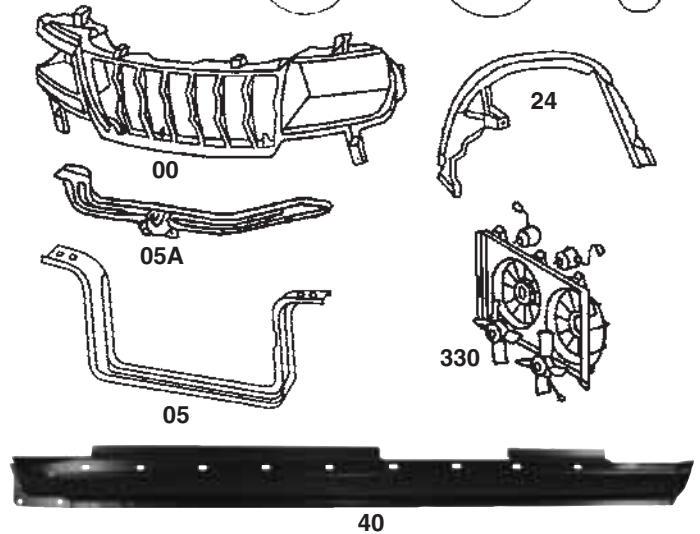

REPLACEMENT BODY PANELS

Index#	Description	Year	Mill Part#
00	Header panel, plastic	99-03	78-99-00
N.I.	Header panel	2004	78-04-00
05	Radiator Support	99-04	78-99-05
05A	Upper tie bar	99-04	78-99-05A
N.I.	Front lower crossmember	99-04	78-99-05B
N.I.	Rear lower crossmember	99-04	78-99-05C
N.I.	Front fender	99-04	*78-99-20
24	Front fender liner	99-04	78-99-24
40	Rocker panel, 4DR	99-04	78-99-40
330	Rad./Condenser cooling fan assembly with 4.0 Liter (includes blade, fan & shroud)	99-03	78-99-330

WEATHERSTRIP

Index	Description	Year	Mill Part#
N.I.	Belt weatherstrip, Front outer, order L or R side	99-04	78-99-211
N.I.	Belt weatherstrip, Rear outer, order L or R side	99-04	78-99-213

JEEP® GRAND CHEROKEE

05-10

REPLACEMENT PANELS

Index	Description	Year	Mill Part#
N.I.	Front air dam Laredo, Limited model	05-07	78-05-02
N.I.	Front lower crossmember	05-07	78-05-04
N.I.	Front cover bracket	05-07	78-05-05
N.I.	Front bumper cover, w/o chrome insert w/o SRT-8 model	05-07	78-05-07A
N.I.	Front bumper cover, with chrome insert w/o SRT-8 model	05-07	78-05-07B
N.I.	Bumper grille	05-10	78-05-08
N.I.	Grille, chrome	05-07	78-05-15
N.I.	Grille, black, paint to match	05-07	78-05-15B
N.I.	Grille, mat black with black frame w/o SRT-8 model	08-09	78-08-15D
N.I.	Grille, mat black with chrome frame w/o SRT-9 model	08-09	78-08-15E
N.I.	Front fender	05-10	78-05-20
N.I.	Fender liner	05-07	78-05-25
N.I.	Rear bumper cover w/chrome insert w/o trailer hitch, w/o SRT-8 model, paint to match	05-10	78-05-60
N.I.	Rear bumper cover w/chrome insert with trailer hitch, w/o SRT-8 model, paint to match	05-10	78-05-60B
N.I.	Rear bumper cover w/o chrome insert w/o trailer hitch, w/o SRT-8 model, paint to match	05-10	78-05-60C
N.I.	Rear bumper cover w/o chrome insert with trailer hitch, w/o SRT-8 model, paint to match	05-10	78-05-60D

Specify LH (Drivers Side) or RH (Passenger Side) when ordering

All manufacturers' names, numbers, and descriptions are used for reference purposes only. It is not implied that any part listed is the product of the original manufacturers or approved by any of these manufacturers.

Bold Type - New Item • *# Too large for UPS • N.I. Not Illustrated
800-888-5072 • Toll Free Fax 888-781-2700
Visit our web site: www.rustrepair.com