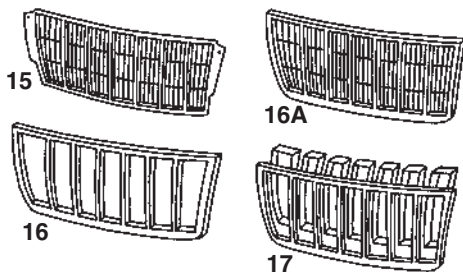

REPLACEMENT GRILLES

Index	Description	Year	Mill Part#
15	Grille insert, black	99-03	78-99-15
16	Outer Grille frame, chrome (without insert) Laredo	99-03	78-99-16
16A	Grille assembly, chrome outer frame, black insert, Laredo	99-03	78-99-16A
17	Grille assembly with outer black frame & chrome insert, Limited/Overland	01-03	78-01-17