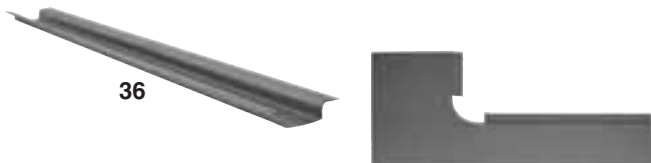

Bold Type - New Item • *# Too large for UPS • N.I. Not Illustrated
 800-888-5072 • Toll Free Fax 888-781-2700
 Visit our web site: www.rustrepair.com

JEEP® CJ5 & CJ7

53-86

18

36

40

70

72