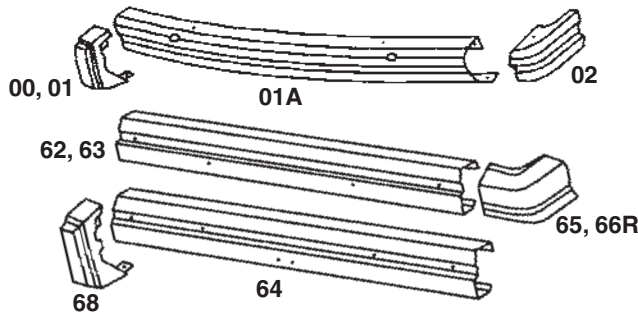

**JEEP® CHEROKEE/WAGONEER
COMANCHE PICK-UP
(XJ SERIES) (MID SIZE)**

**84-96
86-92**

REPLACEMENT BUMPERS

Index	Description	Year	Mill Part#
00	Front bumper, painted	84-96	785-84-00
01	Front bumper, chrome	84-96	785-84-01
01A	Front bumper guard, black, paint to match	84-96	785-84-01A
02	Front bumper end caps, paint to match	84-90	785-84-02
02	Front bumper end caps, paint to match	91-96	785-91-02
62	Rear bumper rail, chrome w/o holes for spare, with guard holes, exc PU	84-96	785-84-62
63	Rear bumper rail, black w/o holes for spare & tow, exc PU	84-96	785-84-63
64	Rear bumper, painted, w/holes for bumper mounted spare tire carrier & guard holes, except PU	84-96	785-84-64
65	Rear bumper end cap, black, LH 84-96 w/o hole, RH 84-89 w/hole for bumper mounted spare, exc Comanche		785-84-65
N.I.	Rear bumper bracket, universal	84-96	785-84-66
66R	RH Rear bumper end cap, black, w/o hole except Comanche	90-96	785-90-66R
68	Rear bumper guard, Cherokee/Wagoneer, paint to match	84-91	785-84-68