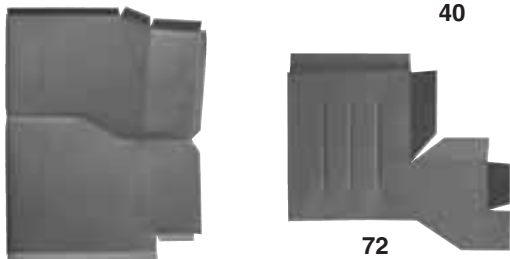

Bold Type - New Item • *# Too large for UPS • N.I. Not Illustrated
 800-888-5072 • Toll Free Fax 888-781-2700
 Visit our web site: www.rustrepair.com

JEEP® CJ5 & CJ7

53-86

18

36

40

70

72