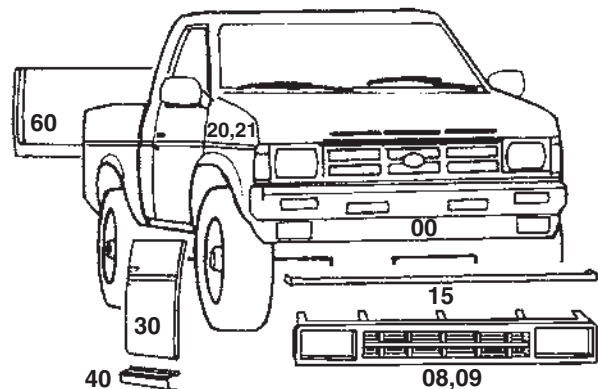

**NISSAN HARDBODY PICK-UP 86-97
& PATHFINDER 87-95**

REPLACEMENT BODY PANELS

Index#	Description	Year	Mill Part#
00	Front air deflector below bumper	86-92	169-86-00
N.I.	Grille, 2WD PU, dark argent	86-87	169-86-01
N.I.	Grille, 4WD PU, dark argent	86-87	169-86-02
N.I.	Grille, black, 88-89 PU, 87-89 Pathfinder	88-89	169-87-03
N.I.	Grille, dark argent, 2/4WD PU	90-92	169-90-04
N.I.	Grille, chrome/dark argent, 2/4WD PU	90-92	169-90-05
N.I.	Grille, dark argent, PU	93-97	169-93-06
N.I.	Grille, chrome/dark argent, PU	93-97	169-93-07
08	Grille, chrome, Pathfinder	93-95	169-93-08
09	Grille, black, Pathfinder	90-95	169-90-09
15	Filler panel	86-92	169-86-15
20	Fender, 2WD Pickup LH	86-97	*169-86-20-L
20	Fender, 2WD Pickup RH	86-88	*169-86-20-R
20	Fender, 2WD, Pickup w/antenna hole, RH	89-97	*169-89-20-R
21	Fender, 4WD LH	86-97	*169-86-21-L
21	Fender, 4WD RH	86-88	*169-86-21-R
21	Fender, 4WD, w/antenna hole, RH	89-97	*169-89-21-R
30	Doorskin, Outer, 23"H	86-94	169-86-30
40	Rocker panel, pickup only	86-97	169-86-40
51	Rear wheel arch area	86-97	169-86-51
60	Tailgate, PU only, Except SE	86-94	169-86-60

Specify LH (Drivers Side) or RH (Passenger Side) when ordering