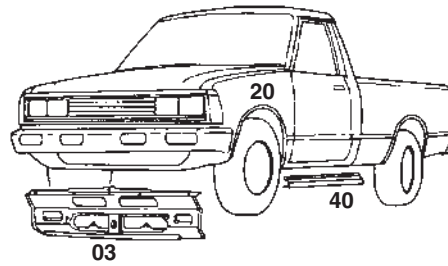

DATSUN/NISSAN 720 PICK-UP

80-85

REPLACEMENT BODY PANELS

Index#	Description	Year	Mill Part#
03	Front panel lower part	83-85	169-83-03
20	Fender	80-85	*169-80-20
40	Rocker (fits L or R)	80-85	169-80-40

Description	Year	Mill Part #
Dashtop, 720 Pickup, 4X4/dx/gl/sp, not hard body	80-85	DT-315