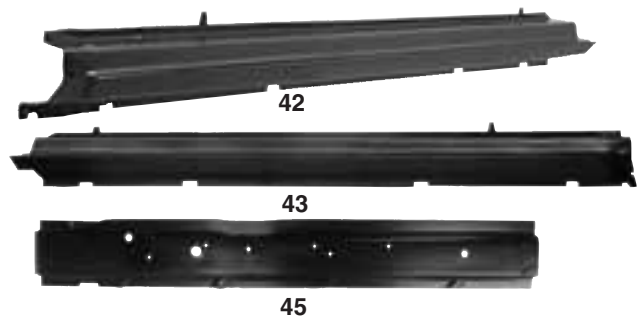

REPLACEMENT CAB PANELS

Index	Description	Year	Mill Part#
N.I.	Rocker panel, 2DR, w/o Sport package, 59"L	84-01	785-84-40
42	Rocker panel, 4DR, slip over style, w/o Sport pkg. 59"L	84-01	785-84-42
43	Rocker panel, 4DR, factory style, w/o Sport pkg., 64"L	84-01	785-84-43
45	Rocker panel backing plate, 51"L	84-01	785-84-45

Specify LH (Drivers Side) or RH (Passenger Side) when ordering