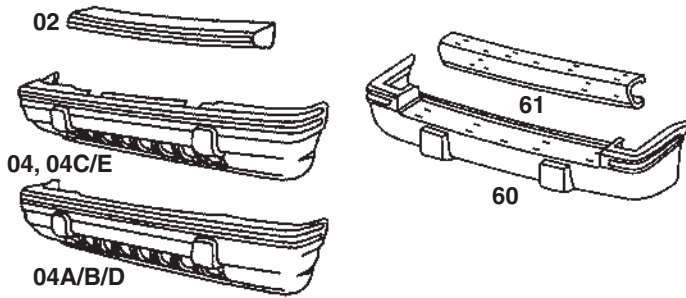

JEEP® GRAND CHEROKEE/WAGONEER 93-98

REPLACEMENT BUMPERS

Index#	Description	Year	Mill Part#
02	Front impact absorber	93-95	78-93-02
N.I.	Front impact absorber, Laredo/TSi Model	96-98	78-96-02
N.I.	Front impact absorber, Limited Model	96-98	78-96-02A
N.I.	Front bumper side mounting bracket, LH or RH	93-98	78-93-03
04	Front bumper cover, Grand Wagoneer & Limited models w/fog lamp holes, w/smooth finish, impact strip not included, paint to match	93-95	78-93-04
04A	Front bumper cover, Grand Wagoneer & Limited models w/o fog lamp holes, w/smooth finish, impact strip not included, paint to match	93-95	78-93-04A
04B	Front bumper cover, Laredo, w/o fog lamp holes w/gray textured finish, impact strip not included, paint to match	93-95	78-93-04B
04C	Front bumper cover, Laredo, w/fog lamp holes w/gray textured finish, paint to match	96-98	78-96-04C
04D	Front bumper cover, Laredo, w/o fog lamp holes w/gray textured finish, paint to match	96-98	78-96-04D
04E	Front bumper cover, Limited & Orvis models w/fog lamp holes, w/smooth finish paint to match	96-98	78-96-04E
60	Rear bumper cover, Grand Wagoneer & Limited models paint to match	93-95	78-93-60
N.I.	Rear bumper cover, Laredo, w/textured finish paint to match	93-95	78-93-60A
N.I.	Rear bumper cover, Laredo, textured gray	96-98	78-96-60B
N.I.	Rear bumper cover, Limited & Orvis mdl's, smooth finish	96-98	78-96-60C
61	Rear bumper re-bar	9/13/93-98	78-93-61

REPLACEMENT GRILLES

Index#	Description	Year	Mill Part#
12	Grille, black	93-95	78-93-12
13	Grille, chrome/silver/gray	93-95	78-93-13
N.I.	Grille, chrome/black	96-98	78-96-14
N.I.	Grille, paint to match	96-98	78-96-15