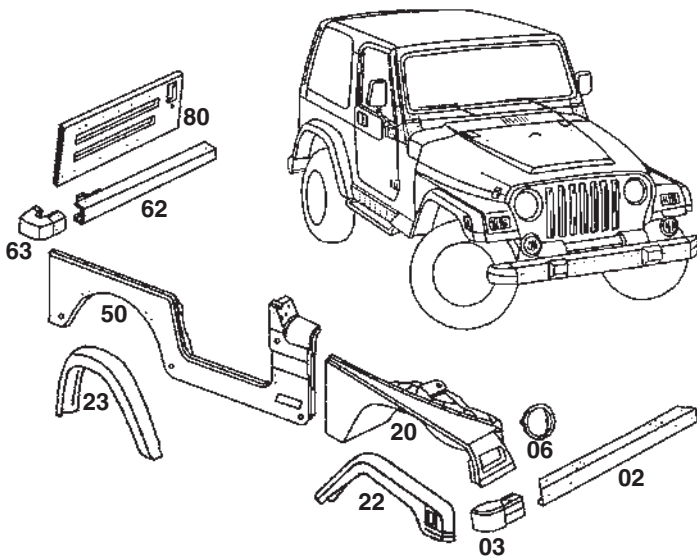

JEEP® WRANGLER/TJ

97-06

REPLACEMENT BODY PANELS

Index#	Description	Year	Mill Part#
02	Front face bar, painted	97-06	62-97-02
03	Front face bar end cap, L or R	97-06	62-97-03
06	Headlight door, chrome	97-06	62-97-06
N.I.	Windshield frame	98-02	62-98-18
N.I.	Windshield frame	03-06	62-03-18
20	Front fender	97-06	*62-97-20
22	Front fender flare, black, textured	97-04	62-97-22
23	Rear fender flare, black, textured	97-04	62-97-23
50	Body side panel, short wheelbase	97-06	*62-97-50
62	Rear face bar, painted	97-06	62-97-62
63	Rear face bar end cap, L or R	97-06	62-97-63
80	Tailgate shell	97-06	62-97-80

LAMP ASSEMBLIES

Index#	Description	Year	Mill Part#
N.I.	Park/signal lamp, universal	97-06	62-97-373
N.I.	Side marker lamp, LH	97-06	62-97-374
N.I.	Side marker lamp, RH	97-06	62-97-375

WEATHERSTRIP

Index#	Description	Year	Mill Part#
N.I.	Door weatherstrip, 1/2 door, order L or R side	97-06	62-97-205
N.I.	Belt weatherstrip, outer, L & R, 2 pcs kit	97-06	62-97-215
N.I.	Windshield Seal w/ Inside garnish & reveal molding, 2 pc kit	97-06	62-97-218
N.I.	Side Panel Corner Seals for L & R side Protects body from hardtop, 2 pc kit	97-06	62-97-219

JEEP® WRANGLER

07-08

REPLACEMENT BODY PANELS

Index#	Description	Year	Mill Part#
N.I.	Front bumper beam	07-08	62-07-02
N.I.	Front face bar w/fog lamps and tow hooks	07-08	62-07-04
N.I.	Grille	07-08	62-07-06
N.I.	Front fender	07-08	*62-07-20
N.I.	Splash shield for front fender	07-08	62-07-25