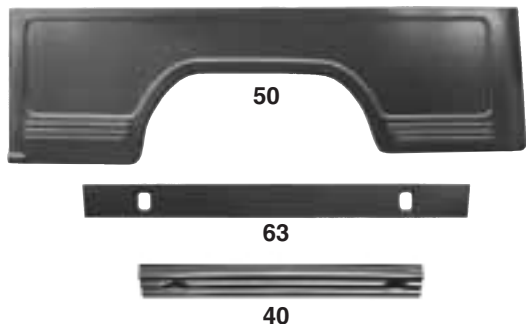

JEEP® WILLYS 48-63

REPLACEMENT BODY PANELS

Index#	Description	Year	Mill Part#
40	Rocker (universal)	46-63	78-46-40
50	Rear quarter, 71"L x 24"H	46-63	*78-46-50
63	Rear sill panel	46-63	78-46-63