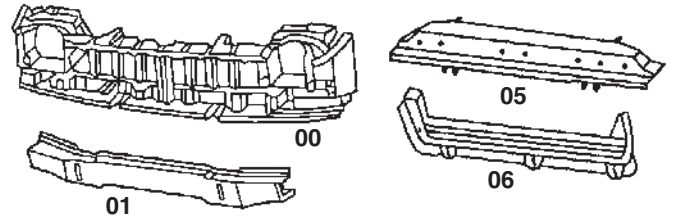

REPLACEMENT FRONT END PANELS

Index#	Description	Year	Mill Part#
00	Header panel	93-95	78-93-00
N.I.	Header panel	96-98	78-96-00
01	Front crossmember	93-98	78-93-01
05	Radiator support upper tie bar	93-98	78-93-05
06	Radiator support lower crossmember	93-98	78-93-06
N.I.	Radiator support side panel	93-94	78-93-07
N.I.	Front fender	93-98	*78-93-20
N.I.	Front inner fender	93-98	78-93-24