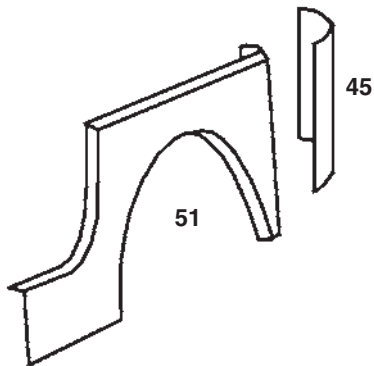

45

51

REPLACEMENT BODY PANELS

Index#	Description	Year	Mill Part#
18	Windshield frame	68-75	79-68-18
18	Windshield frame	76-1/86	79-76-18
N.I.	Fender	72-86	*79-72-20
36	2" X 36" Floor Support Channel Fits over floor support on CJ5	53-86	FSC-36
40	Rocker with lower cowl, 18"H x 43"L, CJ7	68-1/86	79-76-40
45	Rear corner, CJ7	68-1/86	79-76-45
51	Rear wheel arch with corner, CJ5	68-1/86	79-76-51
N.I.	Rear frame rail, CJ-7 - Universal	68-86	79-68-65
70	Floor, front section, CJ7, 22"Wx27"L	68-86	79-53-70
72	Floor pan under seat, CJ7, 29"L	68-86	79-53-72
N.I.	Floor, rear bed area, CJ7, 36"x39"L	68-86	79-53-74
N.I.	Step Brace, CJ7, separates 79-53-72 & 79-53-74	68-86	79-76-76

GAS TANKS

Index#	Description	Year	Mill Part#
N.I.	Gas tank, 15 gallon, with large filler tube	73-76	79-73-92
N.I.	Gas tank, 15 gallon, with small filler tube	78-86	79-78-93
N.I.	Gas tank straps	73-86	79-73-115

SIDE MARKER LAMPS

Description	Year	Mill Part#
Side marker lamp, amber front	68-86	G-446
Side marker lamp, red rear	68-86	G-447
Light bulb (side marker)		B-194