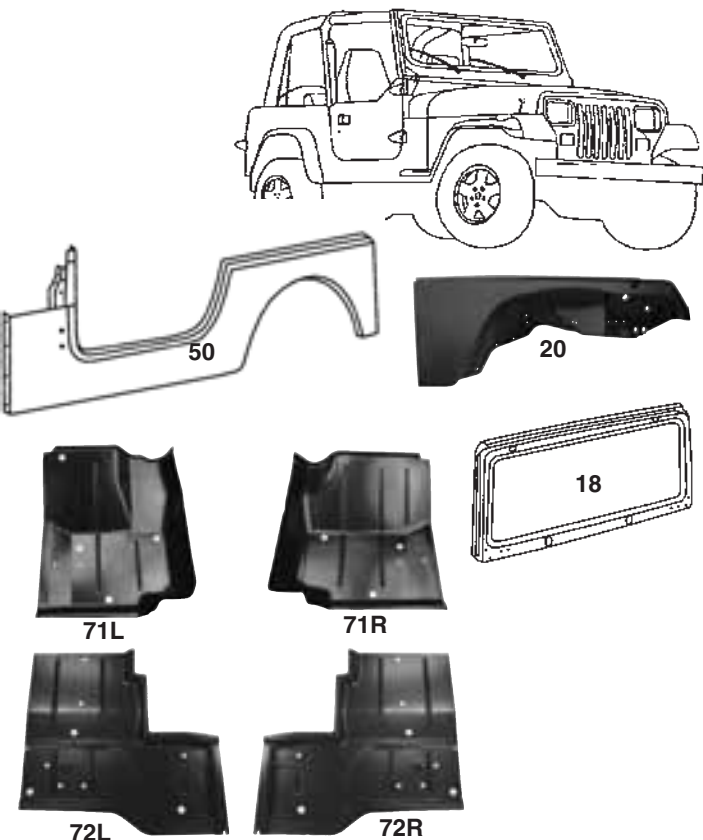

JEEP® WRANGLER (YJ Series) 87-96

REPLACEMENT BODY PANELS

Index#	Description	Year	Mill Part#
N.I.	Front bumper, chrome, exc. Renegade	87-96	62-87-02
N.I.	Front bumper, black, Includes Renegade	87-96	62-87-03
N.I.	Front bumper extension, universal, exc. Renegade	87-96	62-87-04
18	Windshield frame	87-96	62-87-18
20	Front fender, steel, Exc 93-96 Renegade	87-96	*62-87-20
N.I.	Front fender flare	87-96	62-87-24
50	Body side panel	87-96	*62-87-50
N.I.	Tailgate, steel	87-90	62-87-60
N.I.	Rear valance panel	87-96	62-87-63
N.I.	Rear fender flare	87-96	62-87-64
71	Front floor pan	87-96	62-87-71
72	Rear floor pan	87-96	62-87-72

GAS TANKS

Description	Year	Mill Part#
N.I. Gas tank w/o fuel inj., 15 gallons	87-90	62-87-92
N.I. Gas tank w/ fuel inj., 15 gallons	87-90	62-87-93
N.I. Gas tank straps (Per Pair)	87-90	79-73-115

DOOR & TAILGATE HARDWARE

Description	Year	Mill Part#
Outside door handle, black, fits half door	87-96	62-87-380
Outside door handle, chrome, fits half door	87-96	62-87-381
Tailgate hinge, fits upper or lower	87-96	62-87-386

LAMP ASSEMBLIES

Description	Year	Part No.
LH Tail lamp assembly, black with licence illumination	87-96	62-87-370
RH Tail lamp assembly, black with licence illumination	87-96	62-87-371
Front side marker lamp assembly, amber, universal	87-96	62-87-373
Park signal lamp, universal	87-93	62-87-374
Park signal lamp, universal	94-96	62-94-374

Specify LH (Drivers Side) or RH (Passenger Side) when ordering

All manufacturers' names, numbers, and descriptions are used for reference purposes only. It is not implied that any part listed is the product of the original manufacturers or approved by any of these manufacturers.

JEEP® WRANGLER (YJ Series) 87-96

MIRRORS