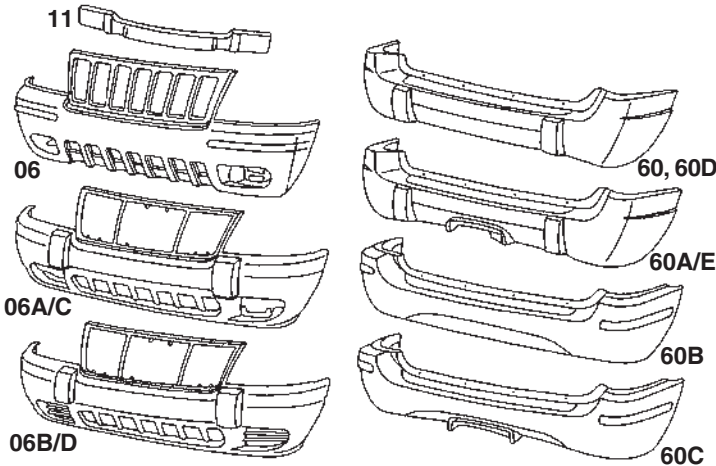

JEEP® GRAND CHEROKEE

99-04

REPLACEMENT BUMPERS

Index	Description	Year	Mill Part#
06	Front bumper cover, Limited with grille frame attached w/fog lamp holes, paint to match	99-00	78-99-06
06A	Front bumper cover, Laredo with grille frame attached w/fog lamp holes, dark gray	99-03	78-99-06A
06B	Front bumper cover, Laredo with grille frame attached w/o fog lamp holes, dark gray	99-03	78-99-06B
06C	Front bumper, cover, 99-01 Laredo & 2002 Sport with fog lamps holes and grille frame attached, light gray	99-01	78-99-06C
06D	Front bumper, cover, 99-01 Laredo & 2002 Sport without fog lamps holes; with grille frame attached, light gray	99-01	78-99-06D
N.I.	Front impact absorber, Laredo	99-03	78-99-11
N.I.	Front impact absorber, Limited	99-03	78-99-12
N.I.	Front impact absorber	04	78-04-13
60	Rear bumper cover, Laredo w/o hitch bezel, dark gray	99	78-99-60
60A	Rear bumper cover, Laredo with hitch bezel, dark gray	99	78-99-60A
60B	Rear bumper cover, Limited w/o hitch bezel, paint to match	99-04	78-99-60B
60C	Rear bumper cover, Limited with hitch bezel, paint to match	99-04	78-99-60C
60D	Rear bumper cover, Laredo w/o hitch bezel, light gray	99-02	78-99-60D
60E	Rear bumper cover, Laredo with hitch bezel, light gray	99-02	78-99-60E