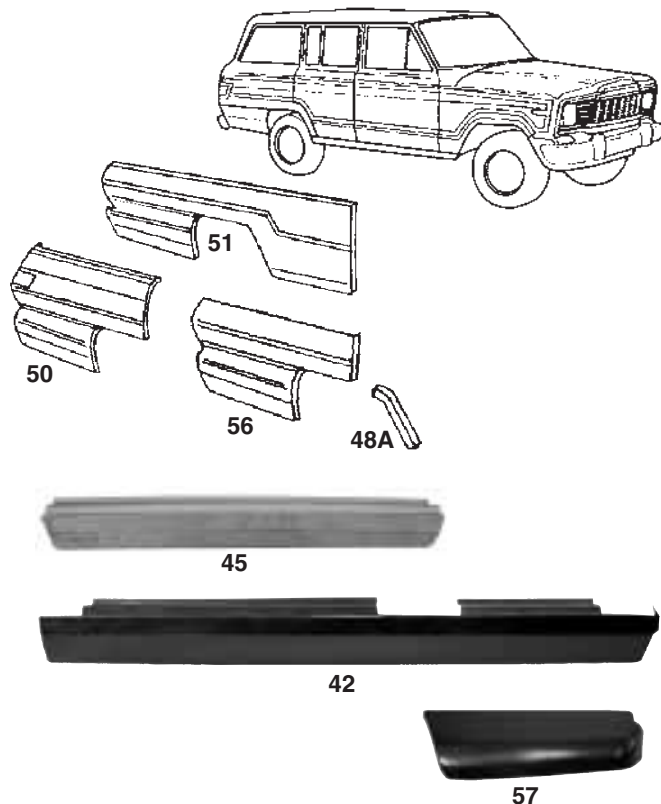

**JEEP® WAGONEER/CHEROKEE/PICKUP 62-83
GRAND WAGONEER (FULL SIZE) 84-92**

REPLACEMENT BODY PANELS

Index#	Description	Year	Mill Part#
42	Rocker, 4DR, 66"L	62-92	78-62-42
N.I.	Rocker, 2DR with ext., 66"L	62-92	78-62-43
45	Rocker, Pickup, 48"L	62-83	78-62-45
48A	Dog leg, outer	62-92	78-62-48A
50	Rear quarter, 4DR, Wagoneer 28"Hx49"L	62-92	*78-62-50
51	Rear quarter, lower half, 2DR Cherokee, 21"H	62-83	*78-62-51
56	Rear quarter, rear half, 4DR Cherokee, 20"H x 47"L (approx. 9" above wheel)	62-83	78-62-56
57	Rear quarter, lower rear sec, 10"H x 28"L	62-92	78-62-57

WEATHERSTRIP

Index#	Description	Year	Mill Part#
N.I.	Window channel Kit, front & rear, L & R, 4 pcs	75-92	78-75-210
N.I.	Belt weatherstrip kit, front/rear, inner/outer, L/R, 8 pcs	62-92	78-63-215
N.I.	Tailgate, inner & outer, 2 pc kit	62-92	78-63-217
N.I.	Vent window - rear vertical seal, fits L or R, 1 pc	62-92	78-63-220

Specify LH (Drivers Side) or RH (Passenger Side) when ordering

All manufacturers' names, numbers, and descriptions are used for reference purposes only. It is not implied that any part listed is the product of the original manufacturers or approved by any of these manufacturers.