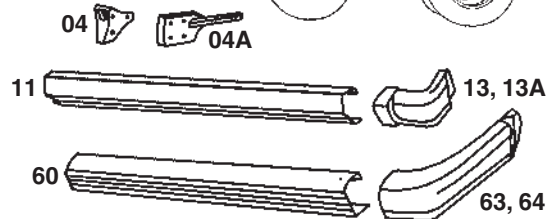

JEEP® CHEROKEE

97-01

REPLACEMENT BUMPERS

Index	Description	Year	Mill Part#
04	Front bumper mounting arm, L or R	97-01	785-97-04
04A	Bumper arm frame bracker, L or R	97-04	785-97-04A
11	Front face bar, black, paint to match	97-01	785-97-11
13	Front bumper end cap, semi-gloss black, textured, L or R	97-99	785-97-13
13A	Front bumper end cap, flat black, L or R	97-01	785-97-13A
60	Rear face bar, black, paint to match	97-01	785-97-60
63	Rear bumper end cap, mat black, textured without Country package, L or R	97-01	785-97-63
64	Rear bumper end cap, black, smooth with Country package, L or R	97-01	785-97-64