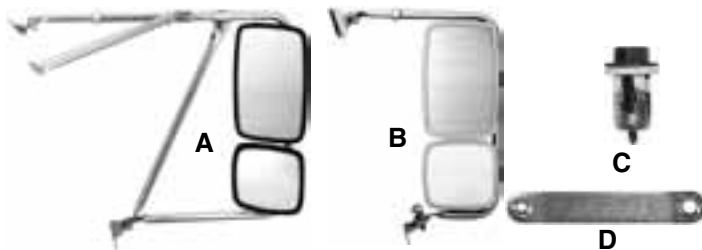

STAINLESS STEEL 8" ASSEMBLY

Complete Assembly **713121**
S.S. Mirror Head Only **708448**

WIDE ANGLE MIRRORS that fit FORD VANS

Index#	Description	Mill Part#
A	Mirror Assy, wide angle, wide body (96"), S.S.	714675
B	Mirror Assy, wide angle, standard van body. S.S.	714673
C	Bolt and rubber coated Nut Fastener for Mirrors, 25/box	AV-13232
D	Friction Wrench to mount fastener AV-13232	AV-14156-P

WEATHERSTRIP

Index#	Description	Year	Mill Part#
N.I.	Weatherstrip, on body of truck for front door, fits L or R	92-07	91-92-201
N.I.	Weatherstrip, on front door, LH door	92-07	91-92-202
N.I.	Weatherstrip, on front door, RH door	92-07	91-92-203
N.I.	Doorseal, rear cargo door, drivers side	92-07	91-92-207
N.I.	Doorseal, rear cargo door, passenger side	92-07	91-92-208

STEERING COLUMNS that fit FORD VANS

Year	Air Bag	Tilt	Overdrive/Cruise	OEM No.	Mill No.
92-96	Air Bag	Tilt	w/o Overdrive button	SCG1997B	91-92-403
92-96	Air Bag	w/o Tilt	w/o Overdrive button	SCG1997A	91-92-402
92-96	Air Bag	Tilt	w/ Overdrive button	SCG1752C	91-92-404
92-96	Air Bag	w/o Tilt	w/ Overdrive w/ Cruise	SCG1752B	91-92-405
92-96	Air Bag	w/o Tilt	w/ Overdrive w/o Cruise	SCG1752A	91-92-406
92-96	w/o Air Bag	Tilt		SCG1754B	91-92-407
92-96	w/o Air Bag	w/o Tilt		SCG1754A	91-92-408
97-98	Air Bag	Tilt	w/o Overdrive button	SCG2534B	91-97-411
97-98	Air Bag	w/o Tilt	w/o Overdrive button	SCG2534A	91-97-412
97-98	Air Bag	Tilt	w/ Overdrive button	SCG2533C	91-97-413
97-98	Air Bag	w/o Tilt	w/ Overdrive w/ Cruise	SCG2533B	91-97-414
97-98	Air Bag	w/o Tilt	w/ Overdrive w/o Cruise	SCG2533A	91-97-415
97-98	w/o Air Bag	Tilt		SCG2535B	91-97-416
97-98	w/o Air Bag	w/o Tilt		SCG2535A	91-97-417
99-00	Air Bag	Tilt	w/ Cruise	SCG2533C	91-99-421
99-00	Air Bag	w/o Tilt		SCG2533A	91-99-422
01-07	Air Bag	Tilt		SCG2533E	91-01-426
01-07	Air Bag	w/o Tilt		SCG2533D	91-01-427

LAMPS AND MARKERS that fit FORD VANS

Index#	Description	Year	Mill Part#
N.I.	Headlamp assembly, composite type (L or R)	92-96	91-92-91
N.I.	Headlamp assembly, composite type (L or R)	97-07	91-97-91
N.I.	Park/side marker lamp (L or R), 92 to 12/2/02	92-02	91-92-92
N.I.	Park/side marker lamp (L or R) from 12/03/02	02-03	91-02-92
N.I.	Park/side marker lamp (L or R)	04-07	91-04-92
N.I.	Tail lamp assembly (L or R)	92-94	91-92-95
N.I.	Tail lamp assembly (L or R)	95-03	91-95-96
N.I.	Tail lamp assembly (L or R)	04-07	91-04-97

LAMP PLUGS

AV-19126 - Plugs into light socket base for single filament wedge type bulb, back up lights.

AV-19125 - Plugs into light socket for double filament wedge type bulbs. Stop/tail/turn & parking lights.