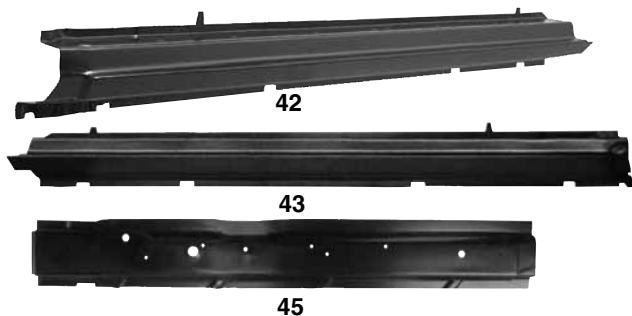

REPLACEMENT CAB PANELS

Index	Description	Year	Mill Part#
N.I.	Rocker panel, 2DR, w/o Sport package, 59"L	84-01	785-84-40
42	Rocker panel, 4DR, slip over style, w/o Sport pkg. 59"L	84-01	785-84-42
43	Rocker panel, 4DR, factory style, w/o Sport pkg., 64"L	84-01	785-84-43
45	Rocker panel backing plate, 51"L	84-01	785-84-45