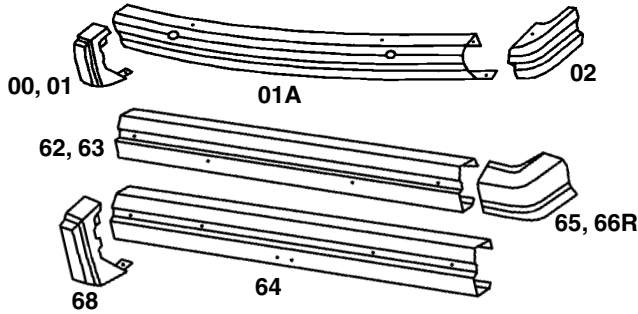

**JEEP® CHEROKEE/WAGONEER
COMANCHE PICK-UP
(XJ SERIES) (MID SIZE)**

**84-96
86-92**

REPLACEMENT BUMPERS

Index	Description	Year	Mill Part#
00	Front bumper, painted	84-96	785-84-00
01	Front bumper, chrome	84-96	785-84-01
01A	Front bumper guard, black, paint to match	84-96	785-84-01A
02	Front bumper end caps, paint to match	84-90	785-84-02
02	Front bumper end caps, paint to match	91-96	785-91-02
62	Rear bumper rail, chrome w/o holes for spare, with guard holes, exc PU	84-96	785-84-62
63	Rear bumper rail, black w/o holes for spare & tow, exc PU	84-96	785-84-63
64	Rear bumper, painted, w/holes for bumper mounted spare tire carrier & guard holes, except PU	84-96	785-84-64
65	Rear bumper end cap, black, LH 84-96 w/o hole, RH 84-89 w/hole for bumper mounted spare, exc Comanche		785-84-65
N.I.	Rear bumper bracket, universal	84-96	785-84-66
66	RH Rear bumper end cap, black, w/o hole except Comanche	90-96	785-90-66R
68	Rear bumper guard, Cherokee/Wagoneer, paint to match	84-91	785-84-68