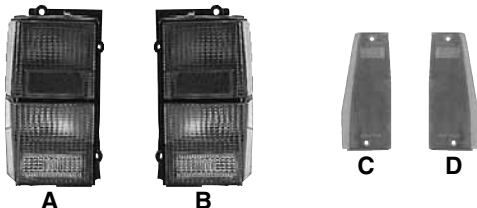

**84-96
86-92**

DOOR HANDLES, CRANKS & STRUTS

Index	Description	Year	Mill Part#
N.I.	Outside door handle, black, order LH or RH	90-96	785-90-380
N.I.	Liftgate strut, Universal	84-94	785-84-385

LAMP ASSEMBLIES