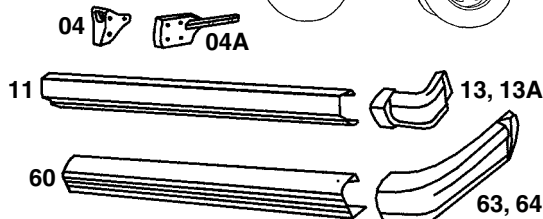

JEEP® CHEROKEE

97-01

REPLACEMENT BUMPERS

Index	Description	Year	Mill Part#
04	Front bumper mounting arm, L or R	97-01	785-97-04
04A	Bumper arm frame bracker, L or R	97-04	785-97-04A
11	Front face bar, black, paint to match	97-01	785-97-11
13	Front bumper end cap, semi-gloss black, textured, L or R	97-99	785-97-13
13A	Front bumper end cap, flat black, L or R	97-01	785-97-13A
60	Rear face bar, black, paint to match	97-01	785-97-60
63	Rear bumper end cap, mat black, textured without Country package, L or R	97-01	785-97-63
64	Rear bumper end cap, black, smooth with Country package, L or R	97-01	785-97-64