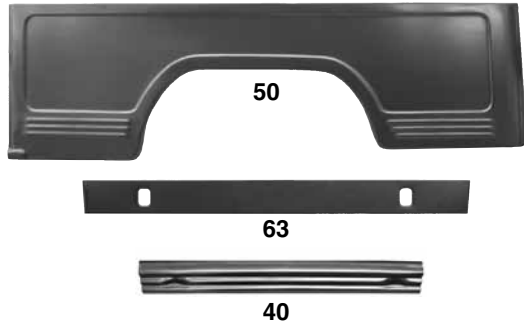

JEEP® WILLYS 48-63

REPLACEMENT BODY PANELS

Index#	Description	Year	Mill Part#
40	Rocker (universal)	46-63	78-46-40
50	Rear quarter, 71"L x 24"H	46-63	*78-46-50
63	Rear sill panel	46-63	78-46-63