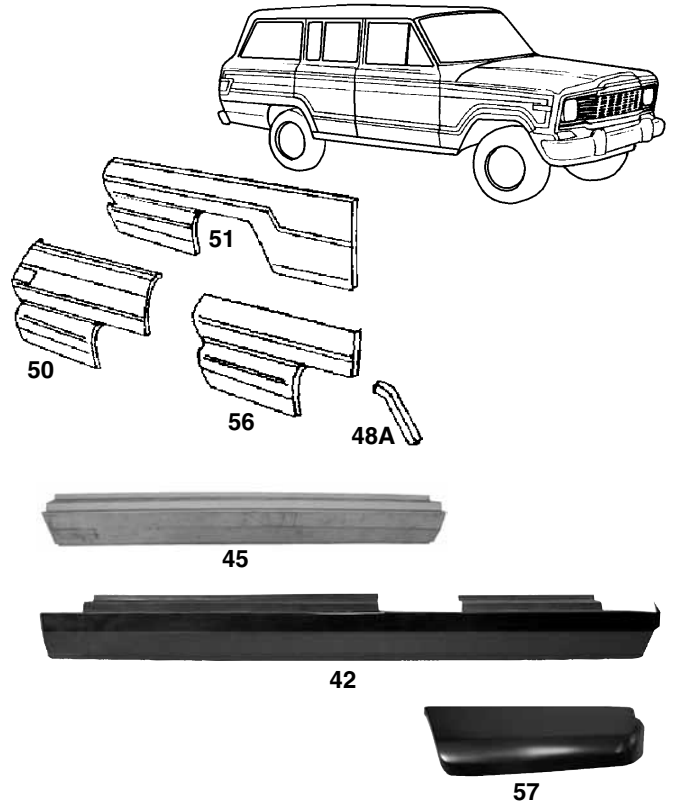

**JEEP® WAGONEER/CHEROKEE/PICKUP 62-83
GRAND WAGONEER (FULL SIZE) 84-92**

REPLACEMENT BODY PANELS

Index#	Description	Year	Mill Part#
42	Rocker, 4DR, 66"L	62-92	78-62-42
N.I.	Rocker, 2DR with ext., 66"L	62-92	78-62-43
45	Rocker, Pickup, 48"L	62-83	78-62-45
48A	Dog leg, outer	62-92	78-62-48A
50	Rear quarter, 4DR, Wagoneer 28"Hx49"L	62-92	*78-62-50
51	Rear quarter, lower half, 2DR Cherokee, 21"H	62-83	*78-62-51
56	Rear quarter, rear half, 4DR Cherokee, 20"H x 47"L (approx. 9" above wheel)	62-83	78-62-56
57	Rear quarter, lower rear sec, 10"H x 28"L	62-92	78-62-57

WEATHERSTRIP

Index#	Description	Year	Mill Part#
N.I.	Window channel Kit, front & rear, L & R, 4 pcs	75-92	78-75-210
N.I.	Belt weatherstrip kit, front/rear, inner/outer, L/R, 8 pcs	62-92	78-63-215
N.I.	Tailgate, inner & outer, 2 pc kit	62-92	78-63-217
N.I.	Vent window - rear vertical seal, fits L or R, 1 pc	62-92	78-63-220

Specify LH (Drivers Side) or RH (Passenger Side) when ordering